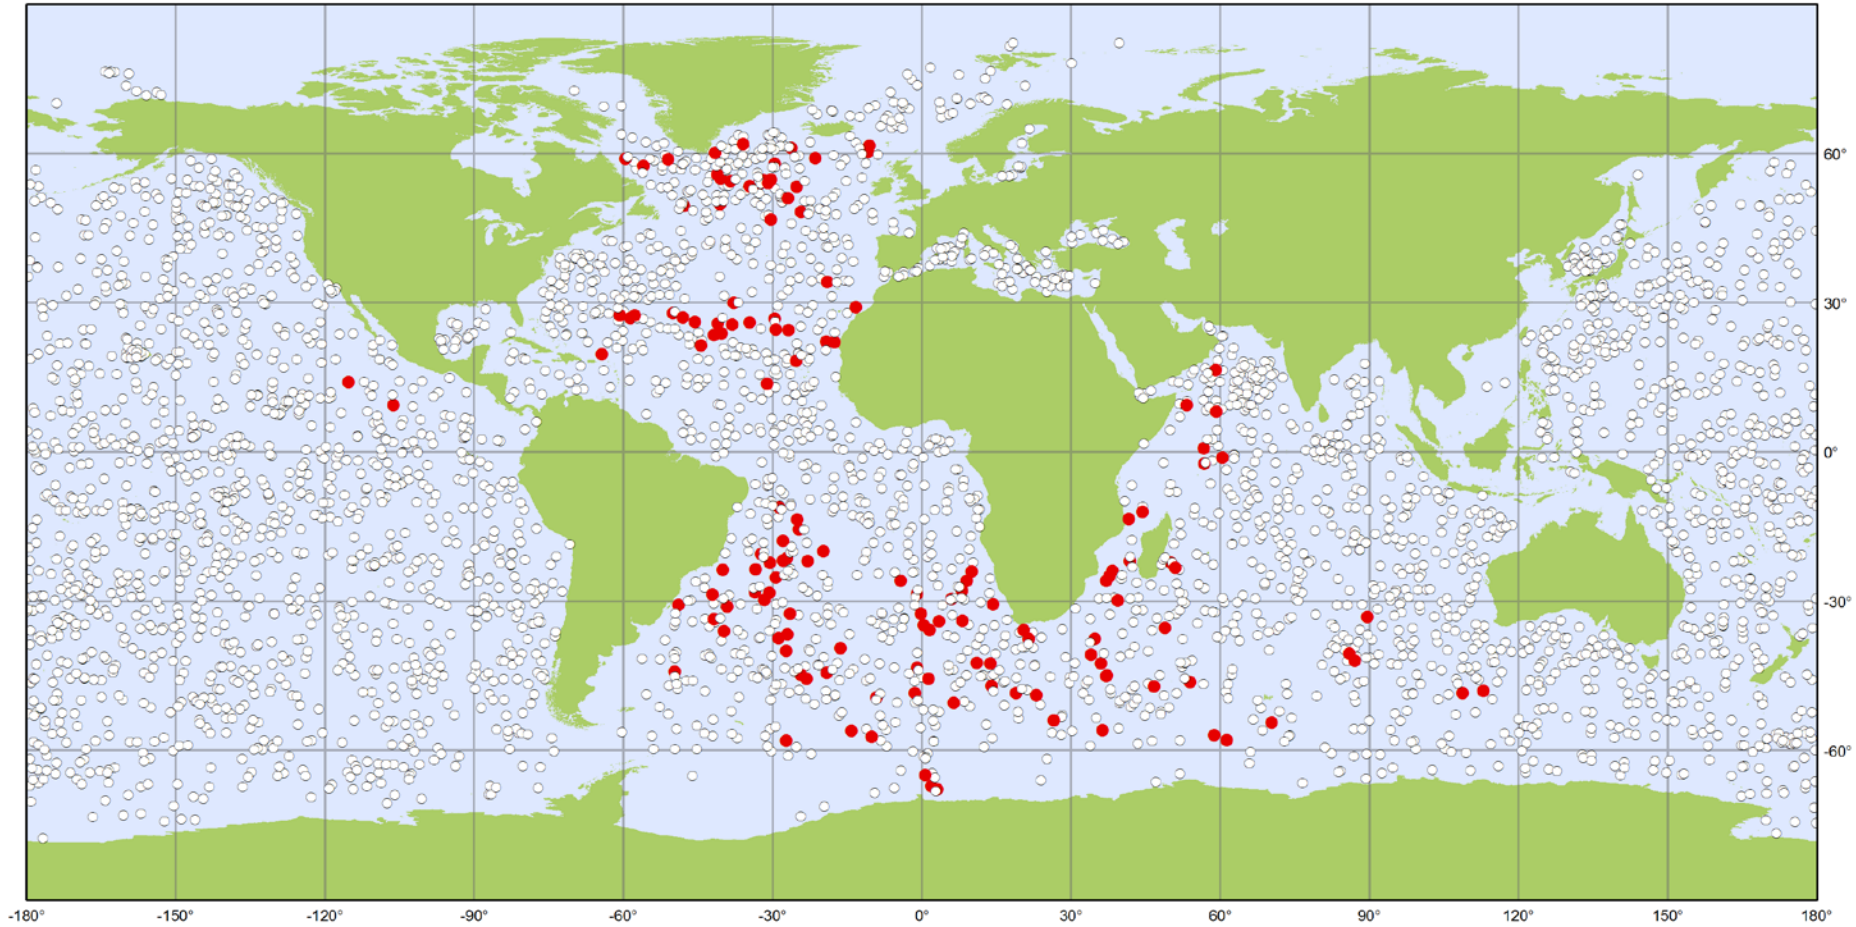

UK's contribution to Argo

Argo

UK & Mauritius

March 2019

Latest location of operational floats (data distributed within the last 30 days)

○ OTHER (3749)   ● UK (142)