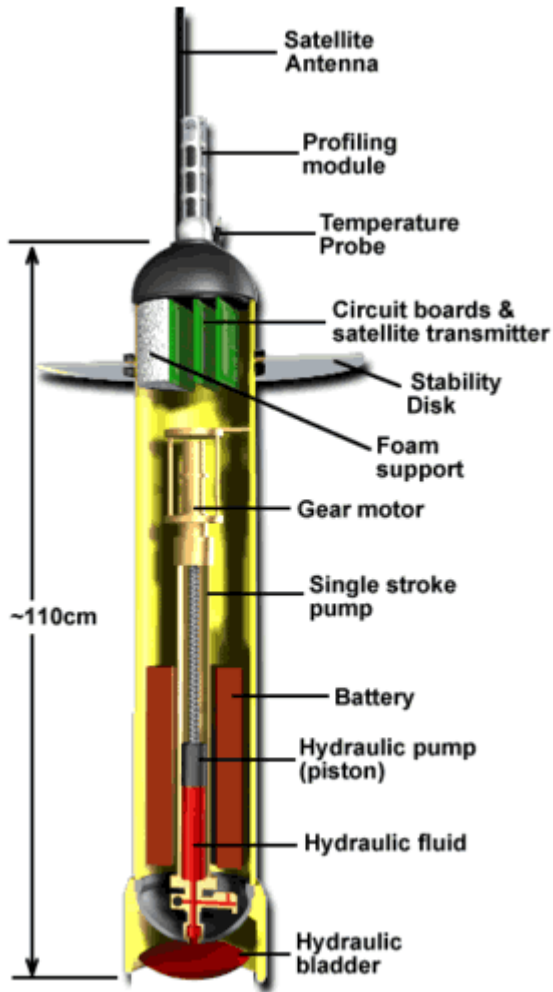

Argo Mission

Core, Deep, BGC