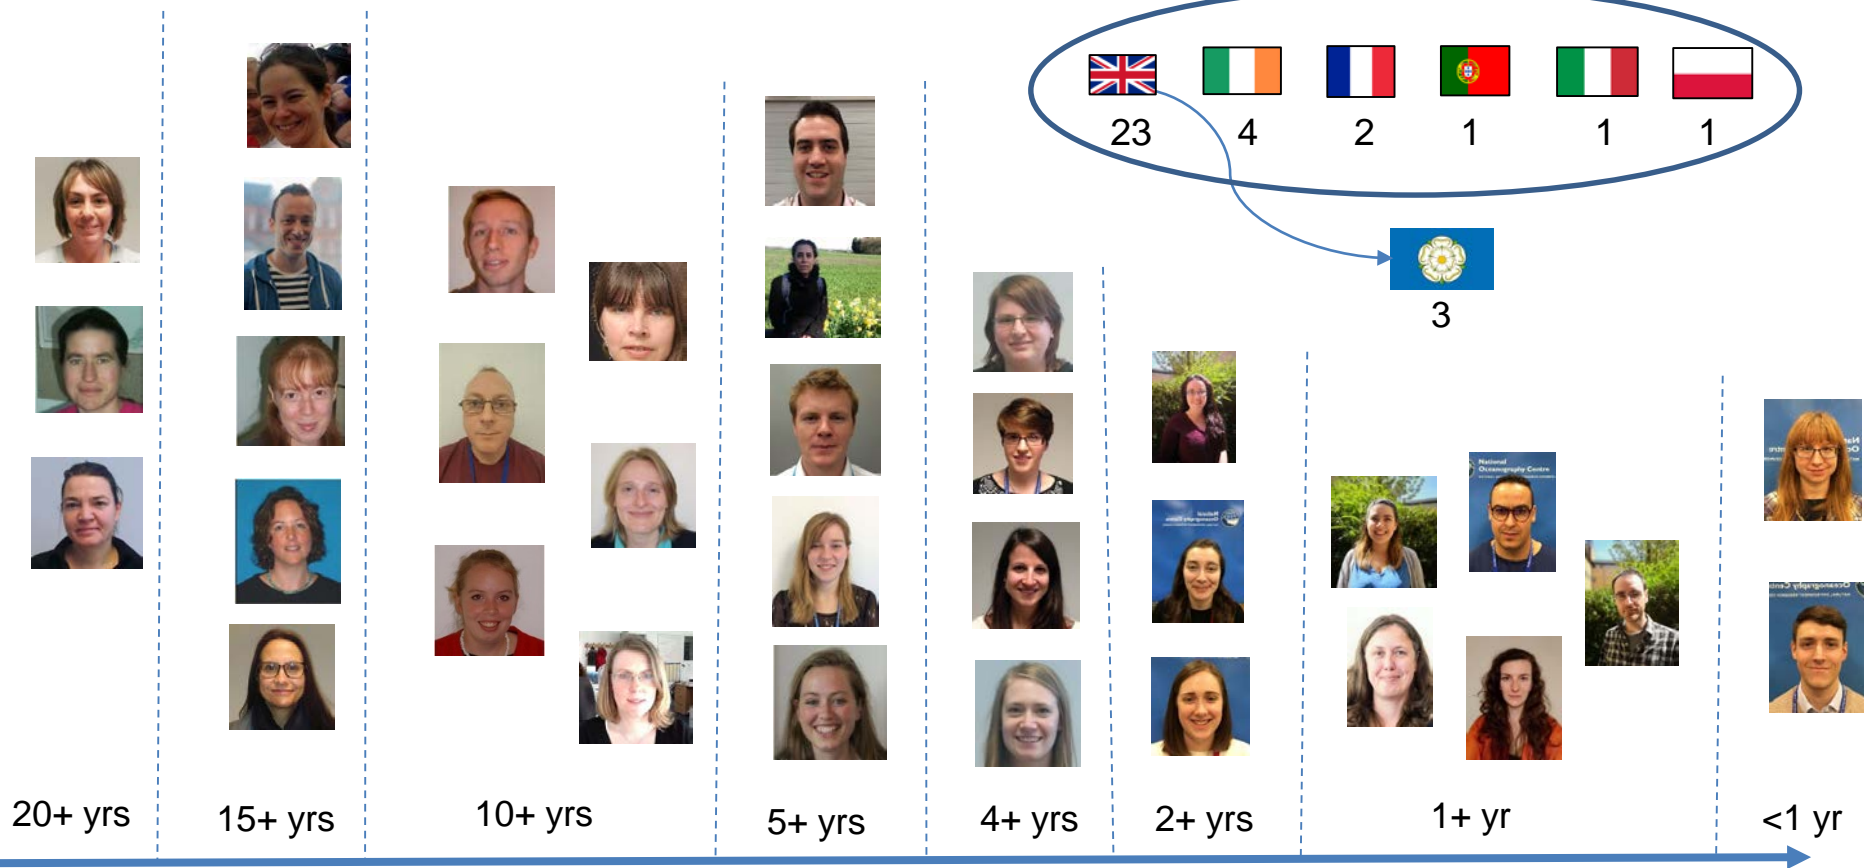

Data Management in BODC

A (VERY) BRIEF OVERVIEW

Robin McCandliss

**National
Oceanography Centre**
NATURAL ENVIRONMENT RESEARCH COUNCIL

noc.ac.uk

BODC

Data Management

Team

- 2019 • 33 people (25 Female, 8 Male)
- BSc, MSc, PhD Marine Science
- Tenure: avg 9.2 yrs | min = 0.25 | max = 29.3
- >303 collective years of expertise!
- Nationality: 32  1 

Growth in data management projects