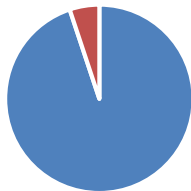

140,211 profiles in total