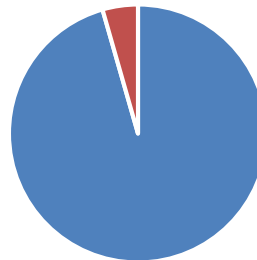

BODC's Contribution to Argo

Argo data management for

140,211 profiles in total

686 floats

89,118 delayed-mode profiles

■ Rest of world ■ BODC