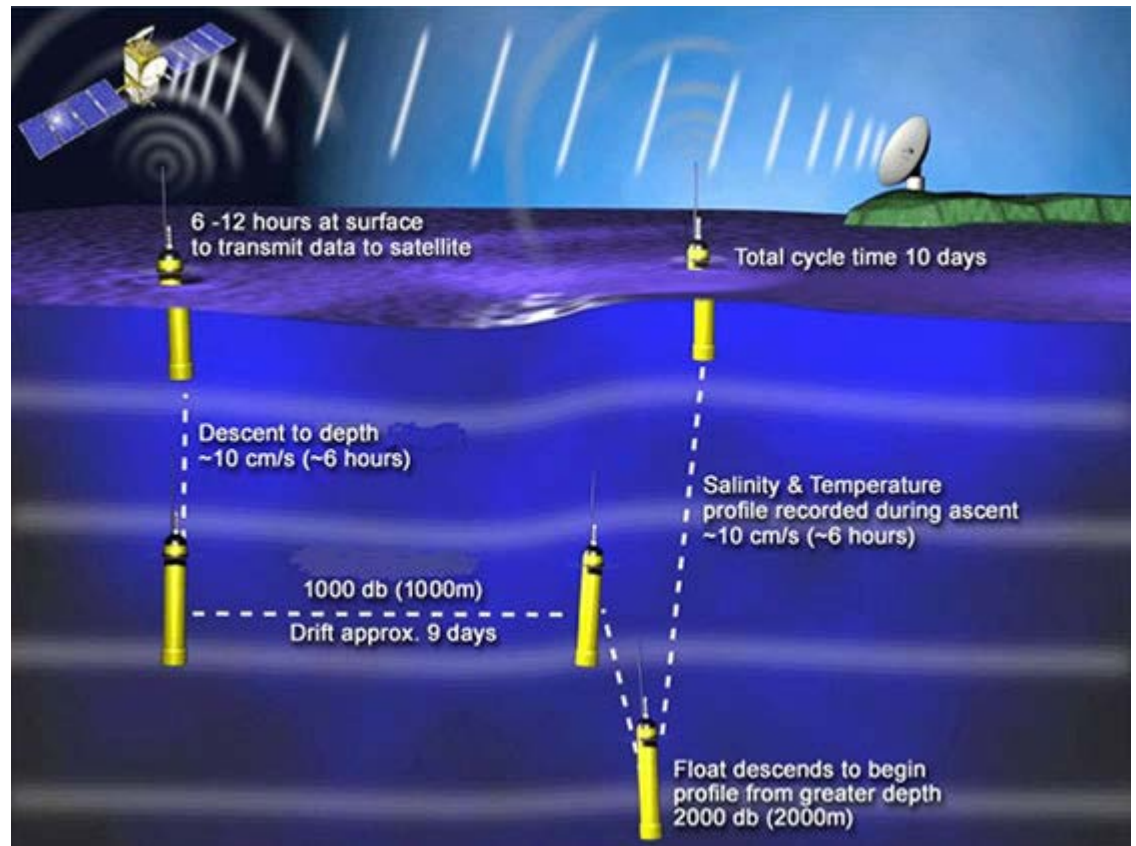

Argo Mission

Core, Deep, BGC