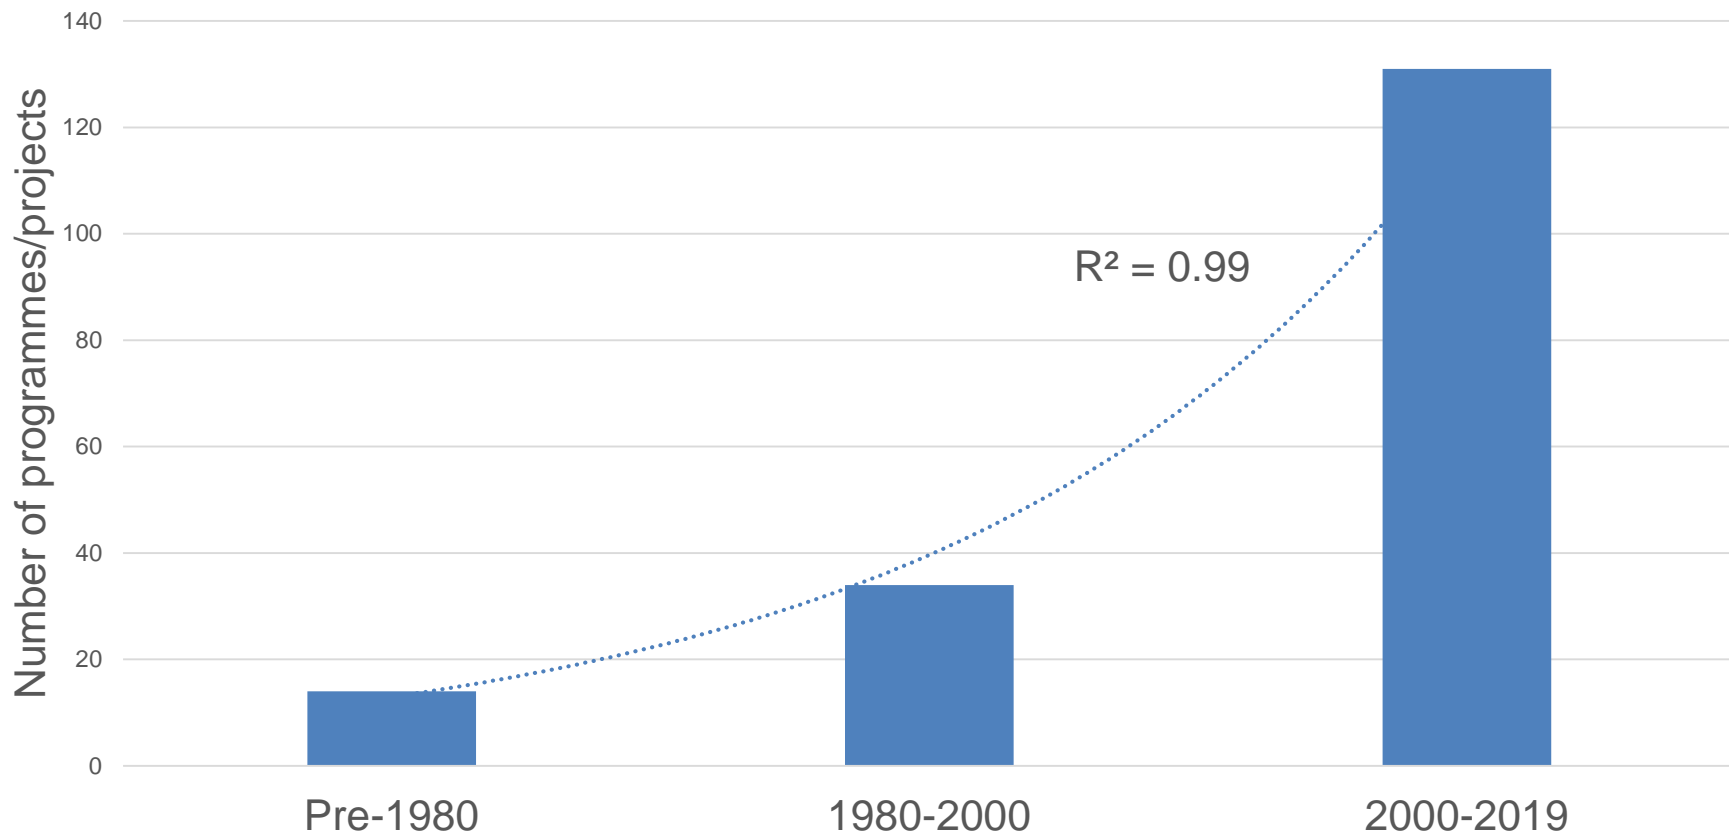

- 2019 • 33 people (25 Female, 8 Male)
- BSc, MSc, PhD Marine Science
- Tenure: avg 9.2 yrs | min = 0.25 | max = 29.3
- >303 collective years of expertise!
- Nationality: 32  1 

Growth in data management projects